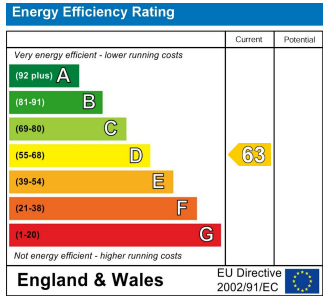

<https://beste-jeffers.csyflo.co.uk>

**Council Tax Band**

**B**

Agents Note: Whilst every care has been taken to prepare these particulars, they are for guidance purposes only. All measurements are approximate and are for general guidance purposes only and whilst every care has been taken to ensure their accuracy, they should not be relied upon and potential buyers are advised to recheck the measurements.